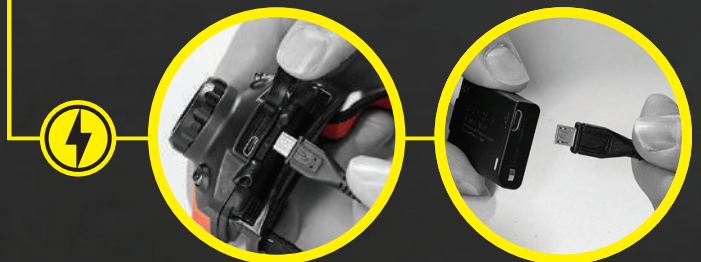

COAST
LIGHTS • KNIVES • MULTI-TOOLS

FL85R FOCUSING **RECHARGEABLE**
LED HEADLAMP

700
LUMENS
BRIGHT

REFLECTIVE
HEADSTRAP

**PURE BEAM
FOCUS**
+ RED

**3 LIGHT
MODES**
HIGH
MEDIUM
LOW

RED LEDs
LOW GLARE
Reduces night
blindness

FLEX CHARGE
RECHARGEABLE
BATTERY PACK
Charges inside or
outside of light

DUAL POWER
ALWAYS READY
Also operates with 3 AAA
standard alkaline batteries
(included)

PURE BEAM FOCUSING OPTIC

RECHARGEABLE BATTERY PACK