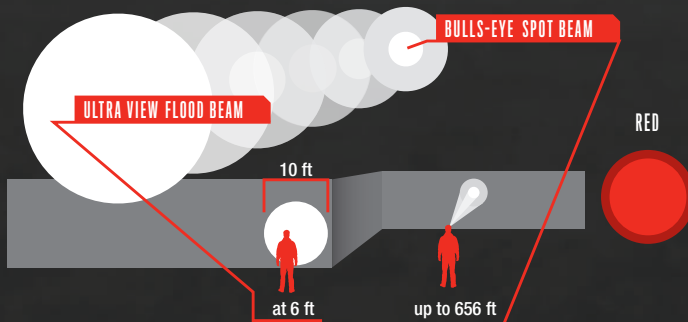

FLEX CHARGE
RECHARGEABLE
BATTERY PACK
Charges inside or
outside of light

DUAL POWER
ALWAYS READY
Also operates with 3 AAA
standard alkaline batteries
(included)

PURE BEAM FOCUSING OPTIC

RECHARGEABLE BATTERY PACK